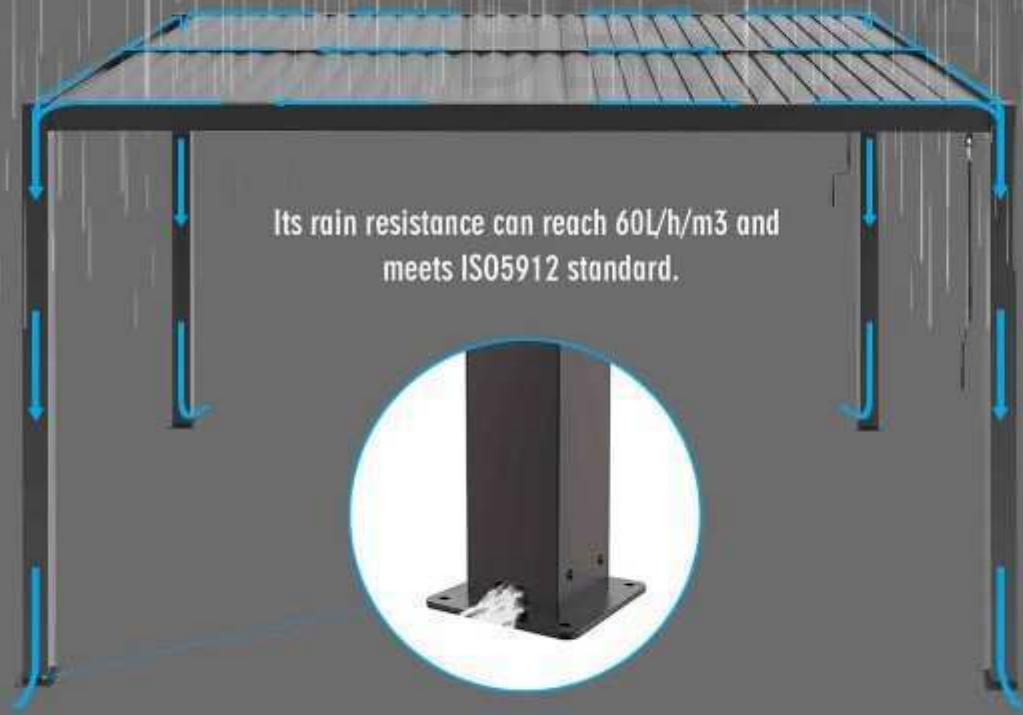

### Basic Specifications for Pergola 8617

Length: Max: 4m Min: 1m Width: Max: 4m Min: 1m Height: Max: 2.8m Min: 1m

The size can be customized within our specification.

3mX3m

3mX4m

4mX3m

4mX4m

Our comprehensive drainage system makes no water leakage within the standard.