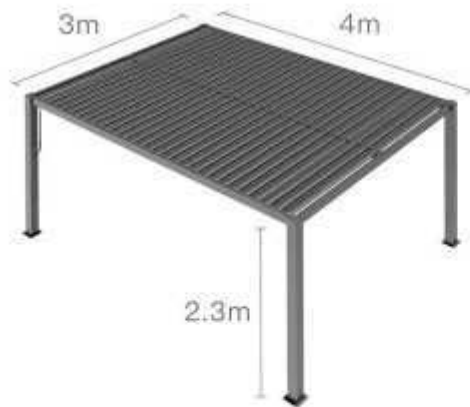

### Basic Specifications for Pergola 8617

Length: Max: 4m Min: 1m Width: Max: 4m Min: 1m Height: Max: 2.8m Min: 1m

The size can be customized within our specification.

3mX3m

3mX4m

4mX3m

4mX4m

Our comprehensive drainage system makes no water leakage within the standard.