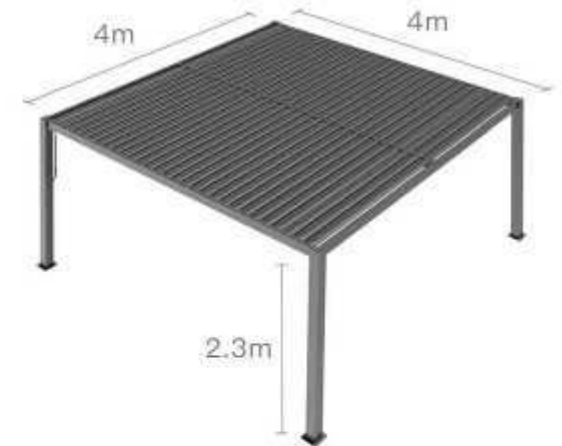

### Basic Specifications for Pergola 8617

Length: Max: 4m Min: 1m Width: Max: 4m Min: 1m Height: Max: 2.8m Min: 1m

The size can be customized within our specification.

3mX3m

3mX4m

4mX3m

4mX4m

Our comprehensive drainage system makes no water leakage within the standard.