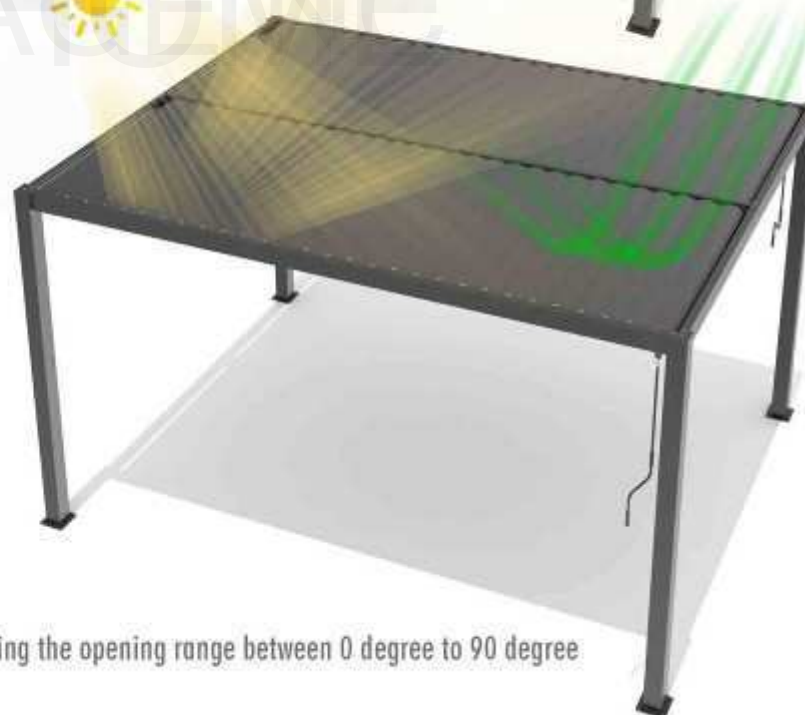

Top view

Open the slats  
the sunlight and wind come in through the roof

Close the slats  
the sunlight and wind can be blocked by the roof

Free controlling the opening range between 0 degree to 90 degree