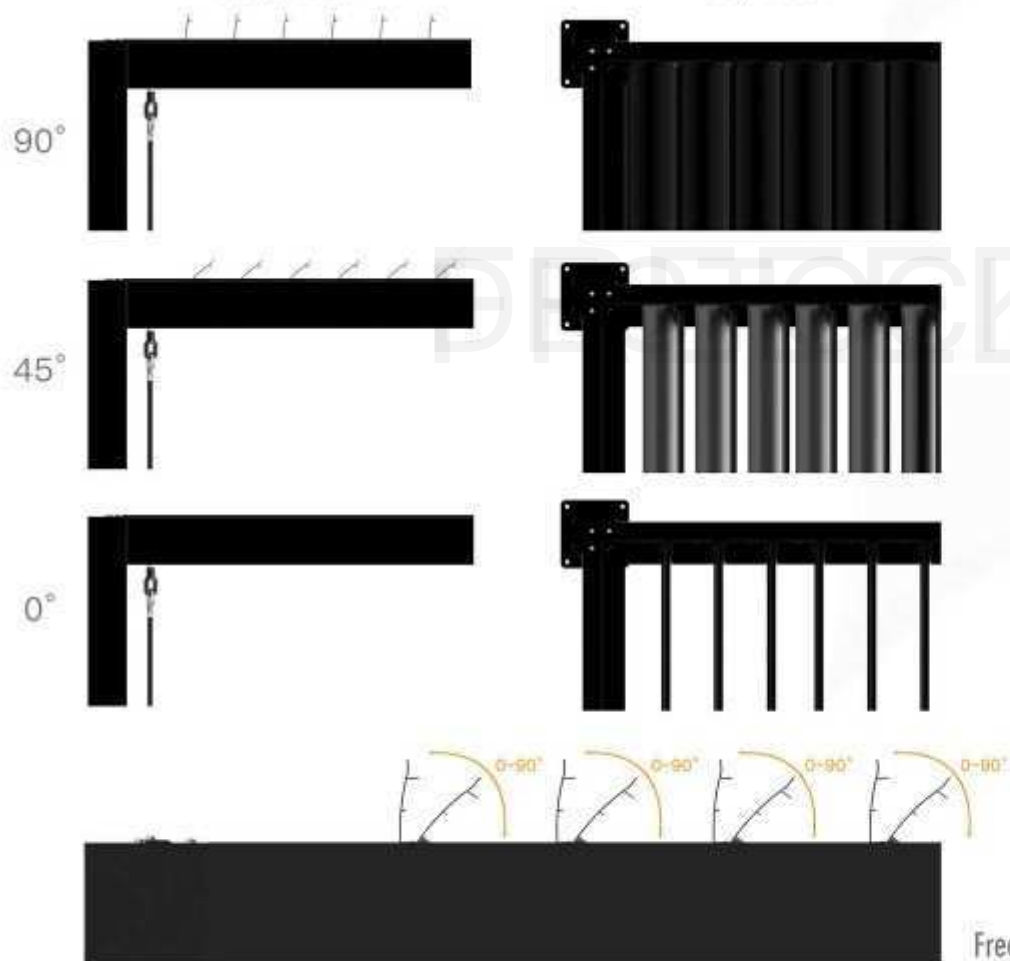

Top view

Open the slats  
the sunlight and wind come in through the roof

Close the slats  
the sunlight and wind can be blocked by the roof

Free controlling the opening range between 0 degree to 90 degree